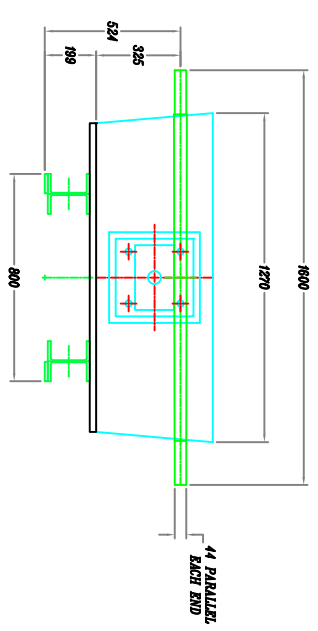

CUSTOMER FIXING  
FOR ROLLER TRACK  
(SUPPLIED & FITTED BY CUSTOMER)

Designed By	Date	Scale
Checked By	05/01/05	1:10
Approved By		

Model  
**STRIP UNIT GA2**  
Drawing Number