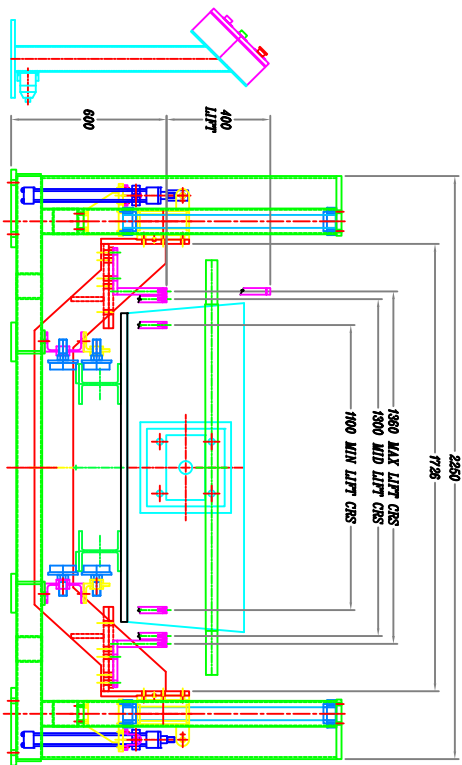

CUSTOMER FIXING  
FOR ROLLER TRACK  
(SUPPLIED & FITTED BY CUSTOMER)

Designed By	Date	Scale
Checked By	05/01/05	1:10
Approved By		

Model  
**STRIP UNIT GA2**  
Drawing Number