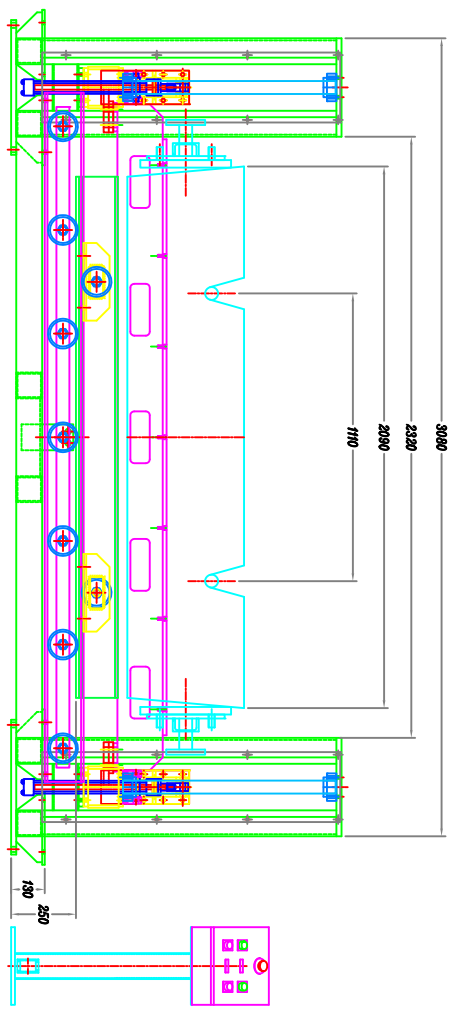

CUSTOMER FIXING  
FOR ROLLER TRACK  
(SUPPLIED & FITTED BY CUSTOMER)

Designed By	Date	Scale
Checked By	05/01/05	1:10
Approved By		

Model  
**STRIP UNIT GA2**  
Drawing Number