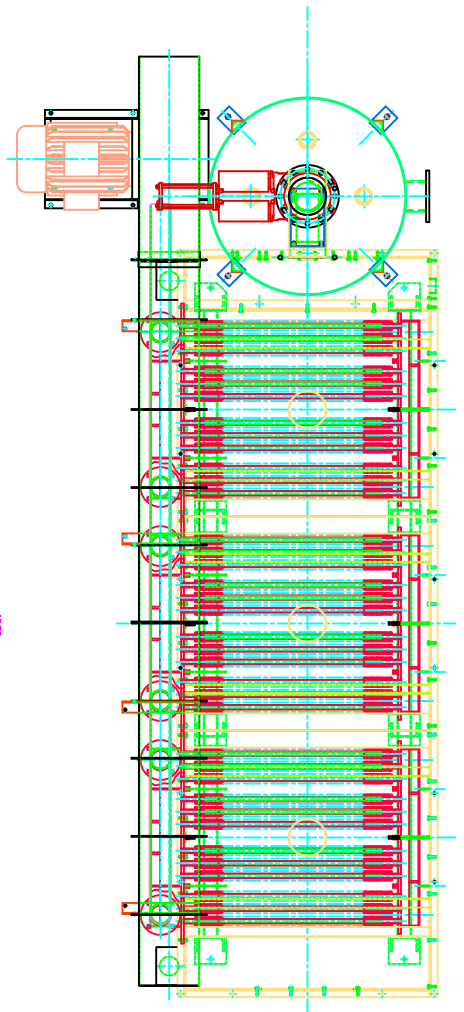

REV.	MODIFICATION	DATE

DO NOT SCALE

IF IN DOUBT - ASK

FOUNDRY
MACHINERY AND
SPARES LTD

TITLE

**718 COOLER
ARRANGEMENT**

DRWING NO.	DESCRIPTION	DATE	SCALE	SHEET	OF
19.09.07	081007	19.09.07	1:100@A0	07	07