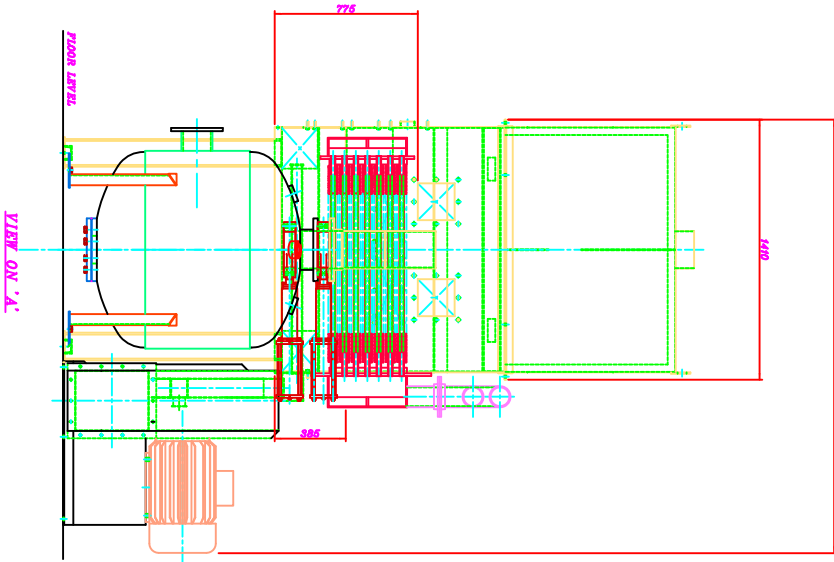

REV.	MODIFICATION	DATE

DO NOT SCALE

IF IN DOUBT - ASK

FOUNDRY
MACHINERY AND
SPARES LTD

TITLE

**718 COOLER
ARRANGEMENT**

DRWING NO.	DESCRIPTION	DATE	SCALE	SHEET	OF
19.09.07	081007	19.09.07	1:100@A0	07	07