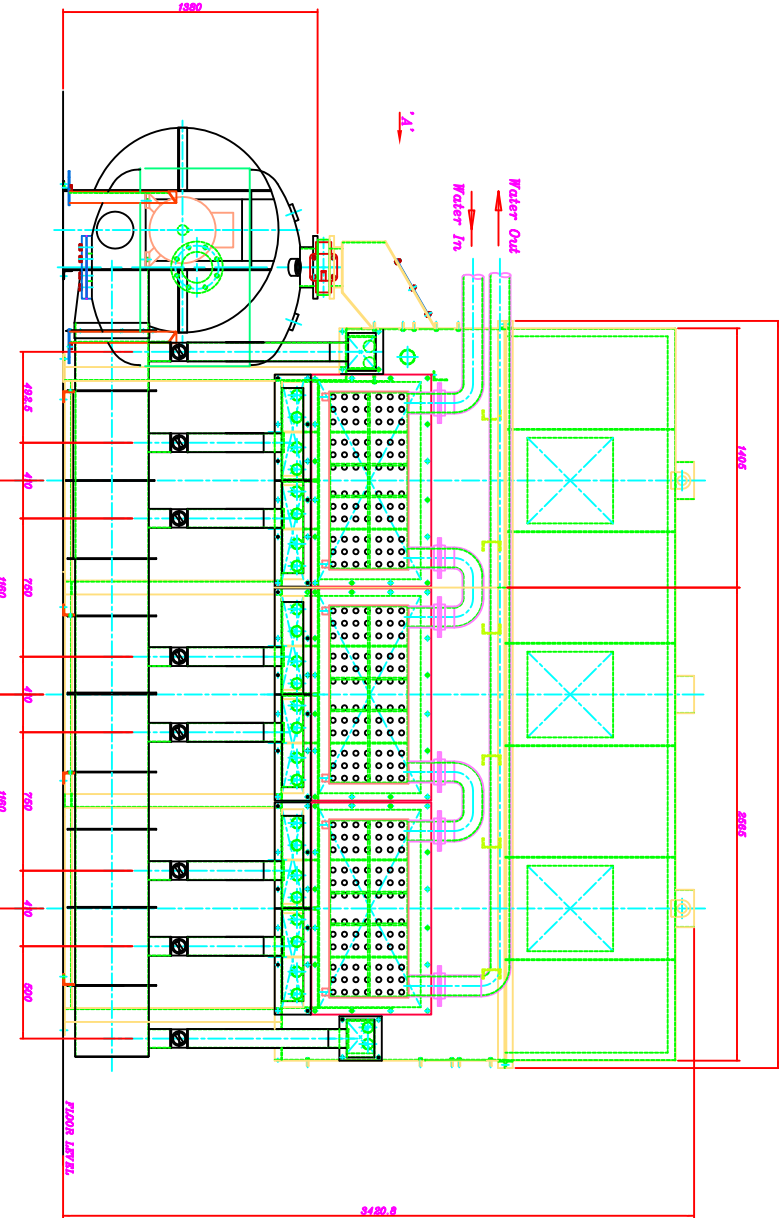

REV.	MODIFICATION	DATE

DO NOT SCALE

IF IN DOUBT - ASK

FOUNDRY
MACHINERY AND
SPARES LTD

TITLE

**718 COOLER
ARRANGEMENT**

DRWING NO.	DESCRIPTION	DATE	SCALE	SHEET	OF
19.09.07	081007	19.09.07	1:100@A0	07	07